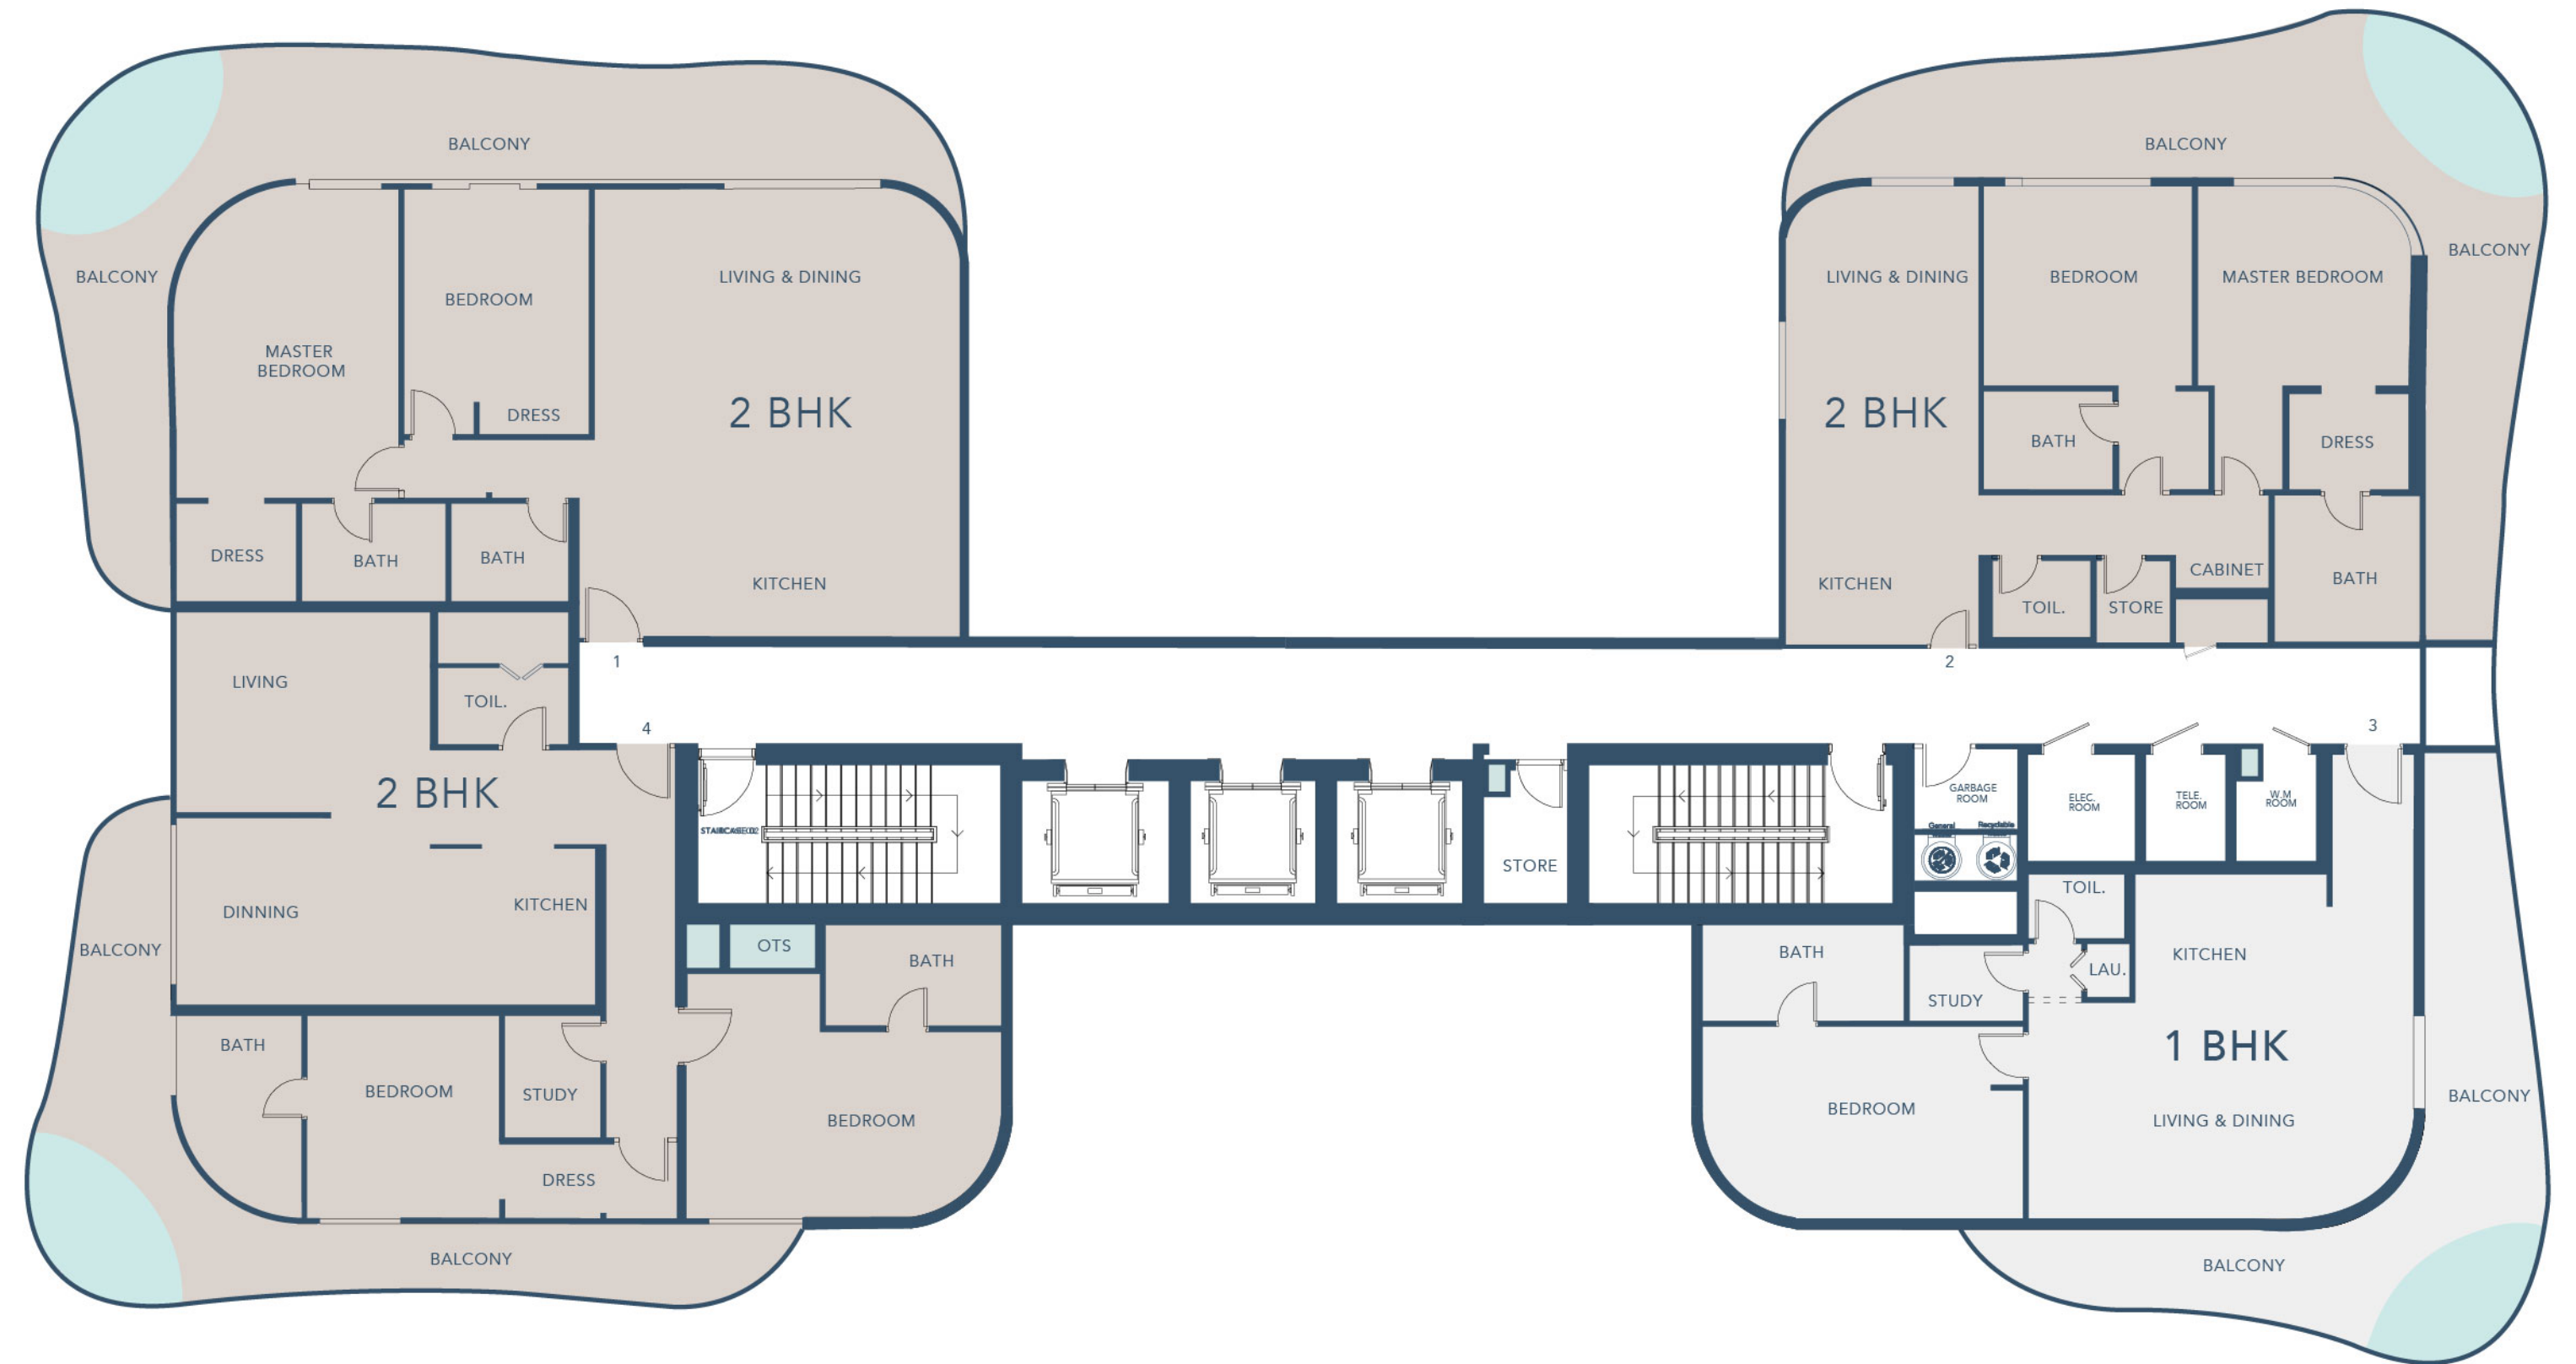

- 1 BEDROOM
- 2 BEDROOMS
- PRIVATE POOL

BEACH WALK

RESIDENCE

5TH FLOOR

IMTIAZ

- 01 WATER FEATURE
- 02 MEETING ZONE
- 03 ZEN GARDEN
- 04 BONSAI MINI-SCENES

- 1 BEDROOM
- 2 BEDROOMS
- PRIVATE POOL

BEACH WALK

- 1 BEDROOM
- 2 BEDROOMS
- PRIVATE POOL

BEACH WALK

RESIDENCE

10TH FLOOR

IMTIAZ

- 1 BEDROOM
- 2 BEDROOMS
- PRIVATE POOL

BEACH WALK

RESIDENCE

11TH FLOOR

IMTIAZ

- 01 YOGA AREA
- 02 SITTING LOUNGE
- 03 MEETING ZONE

- 1 BEDROOM
- 2 BEDROOMS
- PRIVATE POOL

BEACH WALK

RESIDENCE

12TH FLOOR

IMTIAZ

- 1 BEDROOM
- 2 BEDROOMS
- PRIVATE POOL

BEACH WALK

RESIDENCE

ROOFTOP

IMTIAZ

- (01) MAIN POOL
- (03) SUNBATHING LOUNGE
- (05) SUNBED ZONE
- (07) WATER FEATURE
- (02) SUNBED ON WATER
- (04) SUNBED ON LAWN
- (06) KIDS POOL
- (08) MEETING ZONE