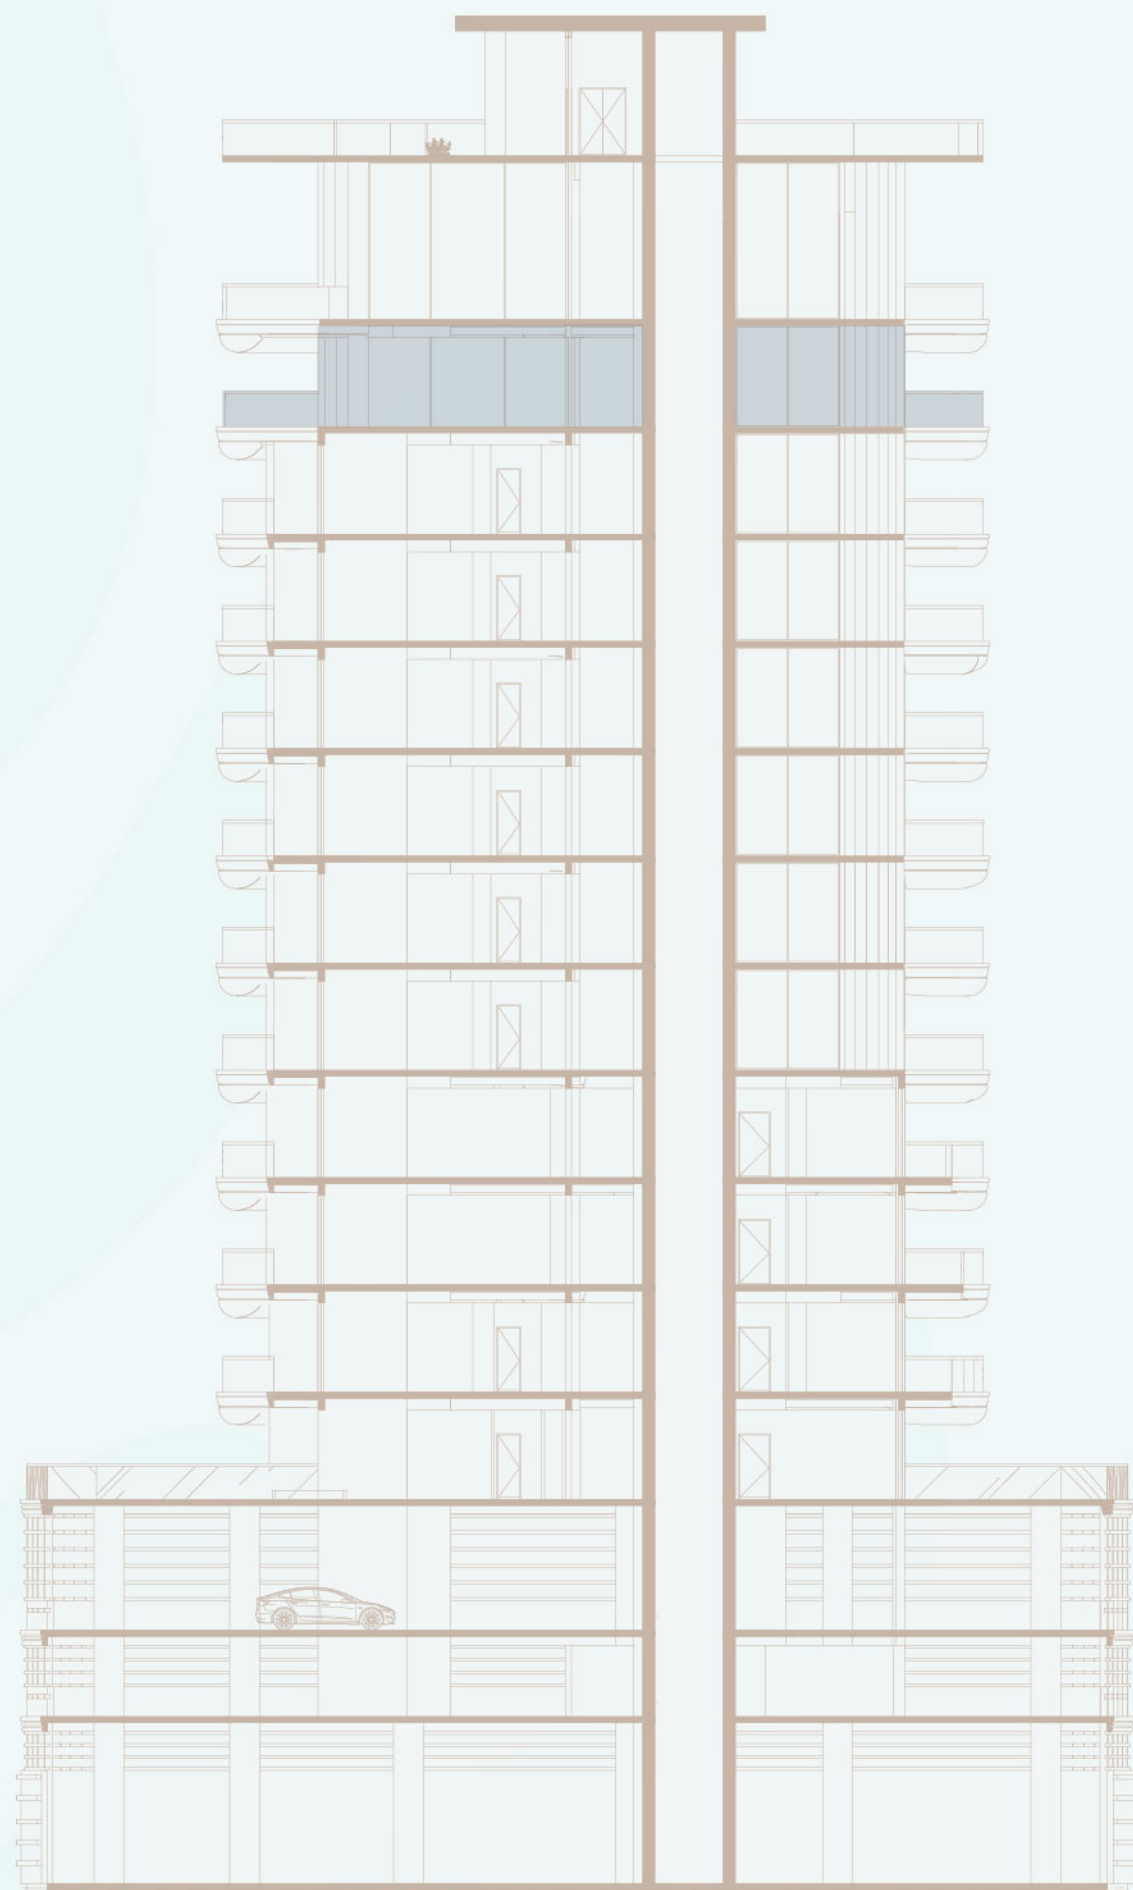

- 1 BEDROOM
- 2 BEDROOMS
- PRIVATE POOL

BEACH WALK

RESIDENCE

10TH FLOOR

IMTIAZ

- 1 BEDROOM
- 2 BEDROOMS
- PRIVATE POOL

BEACH WALK

RESIDENCE

11TH FLOOR

IMTIAZ

- 01 YOGA AREA
- 02 SITTING LOUNGE
- 03 MEETING ZONE

- 1 BEDROOM
- 2 BEDROOMS
- PRIVATE POOL

BEACH WALK

RESIDENCE

12TH FLOOR

IMTIAZ

- 1 BEDROOM
- 2 BEDROOMS
- PRIVATE POOL

BEACH WALK

RESIDENCE

ROOFTOP

IMTIAZ

- (01) MAIN POOL
- (03) SUNBATHING LOUNGE
- (05) SUNBED ZONE
- (07) WATER FEATURE
- (02) SUNBED ON WATER
- (04) SUNBED ON LAWN
- (06) KIDS POOL
- (08) MEETING ZONE