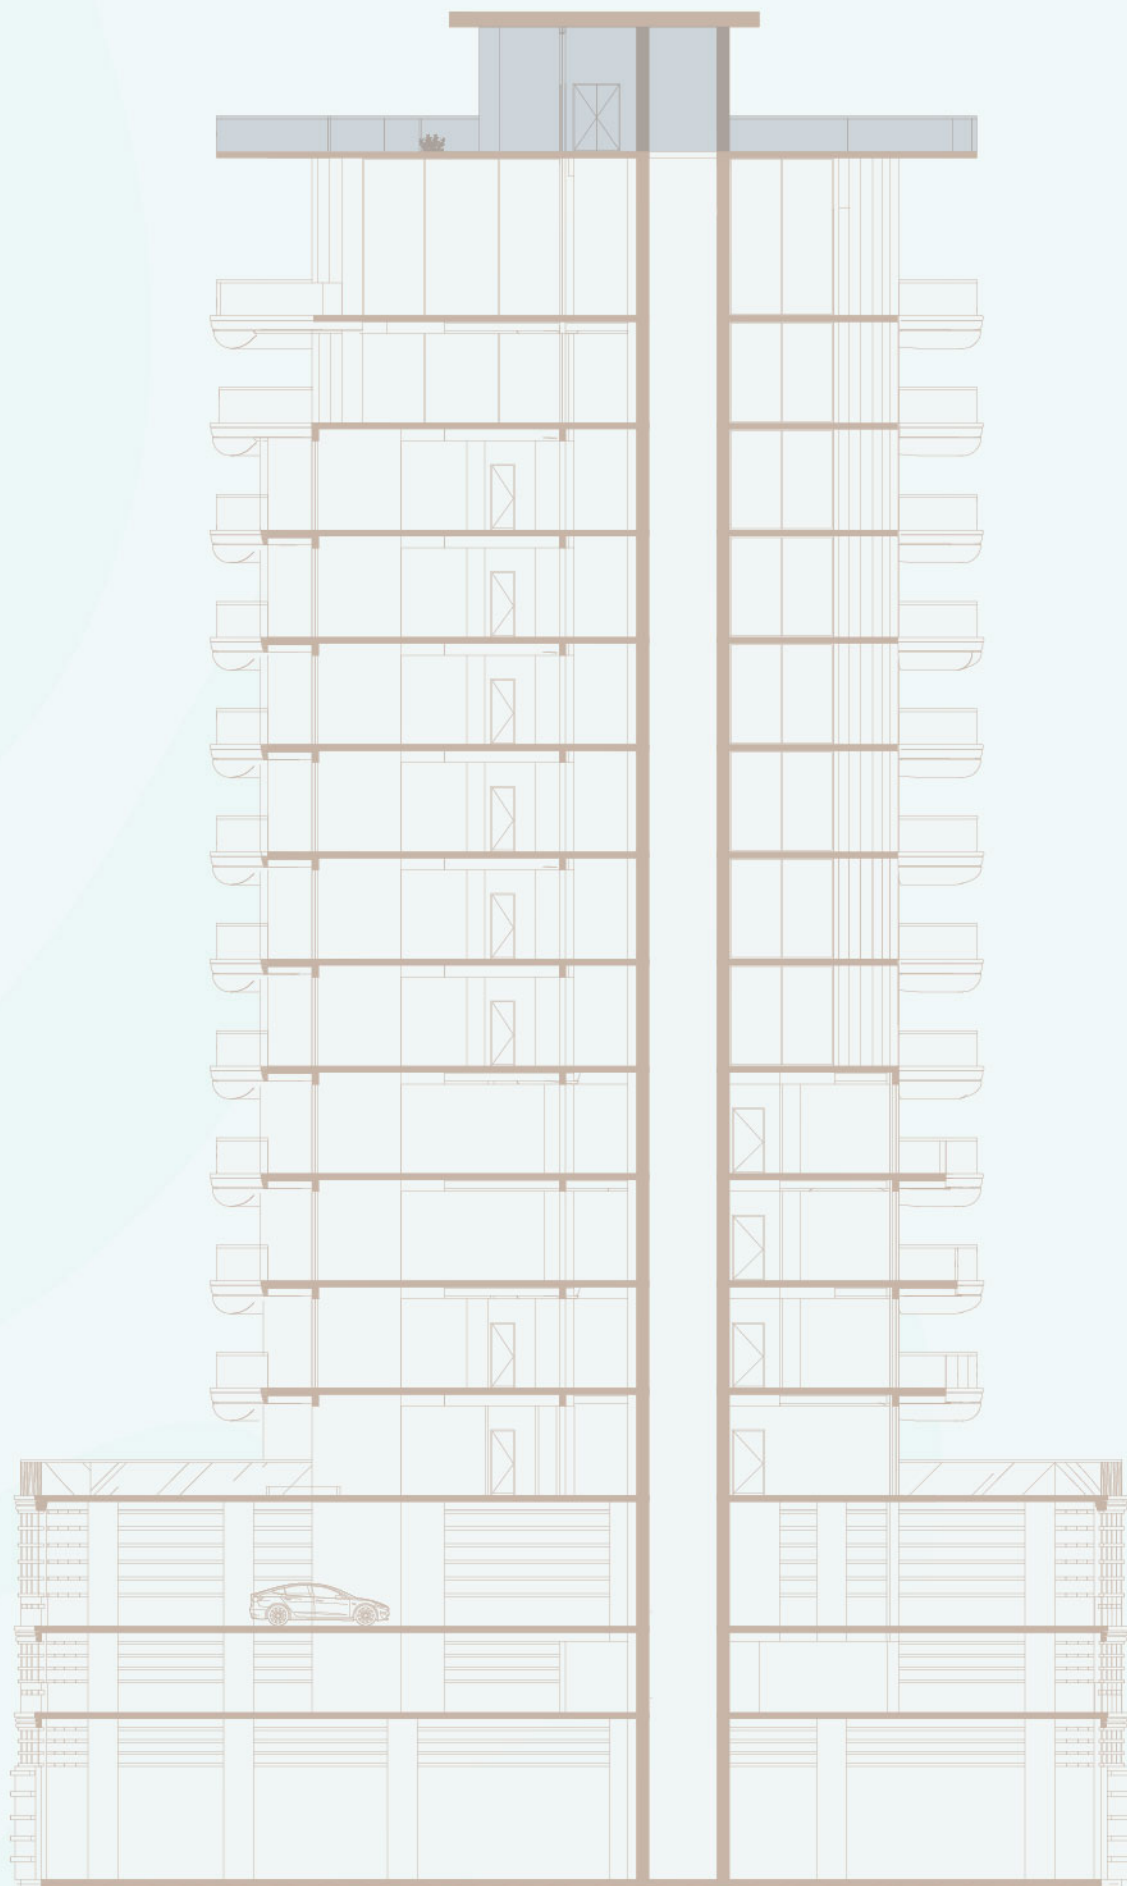

- 1 BEDROOM
- 2 BEDROOMS
- PRIVATE POOL

BEACH WALK

RESIDENCE

10TH FLOOR

IMTIAZ

- 1 BEDROOM
- 2 BEDROOMS
- PRIVATE POOL

BEACH WALK

RESIDENCE

11TH FLOOR

IMTIAZ

- 01 YOGA AREA
- 02 SITTING LOUNGE
- 03 MEETING ZONE

- 1 BEDROOM
- 2 BEDROOMS
- PRIVATE POOL

BEACH WALK

RESIDENCE

12TH FLOOR

IMTIAZ

- 1 BEDROOM
- 2 BEDROOMS
- PRIVATE POOL

BEACH WALK

RESIDENCE

ROOFTOP

IMTIAZ

- (01) MAIN POOL
- (03) SUNBATHING LOUNGE
- (05) SUNBED ZONE
- (07) WATER FEATURE
- (02) SUNBED ON WATER
- (04) SUNBED ON LAWN
- (06) KIDS POOL
- (08) MEETING ZONE