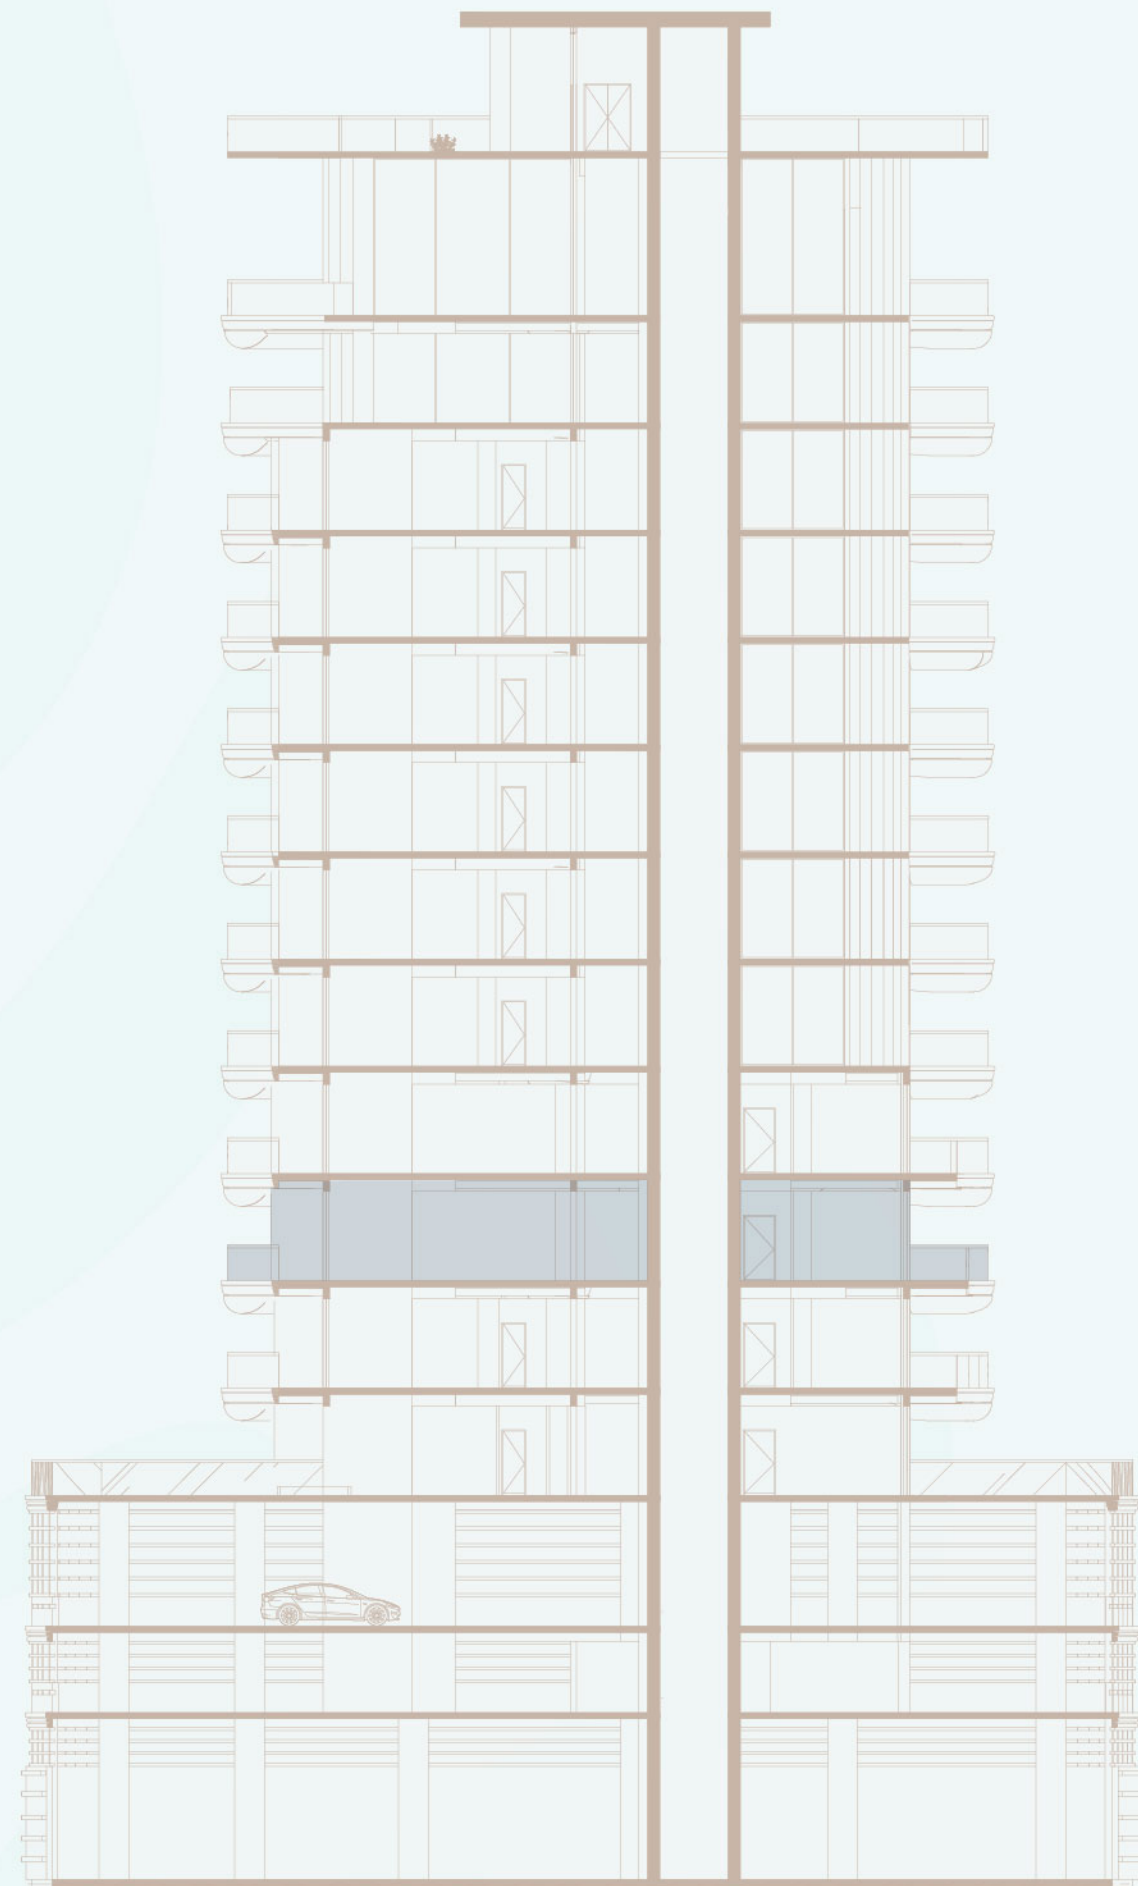

FLOOR PLANS

BEACH
WALK

RESIDENCE

IMTIAZ

BEACH WALK

RESIDENCE

1ST FLOOR

IMTIAZ

BEACH WALK

RESIDENCE

2ND FLOOR

IMTIAZ

- STUDIO
- 1 BEDROOM
- 2 BEDROOMS
- PRIVATE POOL

BEACH WALK

RESIDENCE

3RD FLOOR

IMTIAZ

1 BEDROOM

2 BEDROOMS

PRIVATE POOL

BEACH WALK

RESIDENCE

4TH FLOOR

IMTIAZ

- 1 BEDROOM
- 2 BEDROOMS
- PRIVATE POOL

BEACH WALK

RESIDENCE

5TH FLOOR

IMTIAZ

- 01 WATER FEATURE
- 02 MEETING ZONE
- 03 ZEN GARDEN
- 04 BONSAI MINI-SCENES

- 1 BEDROOM
- 2 BEDROOMS
- PRIVATE POOL

BEACH WALK