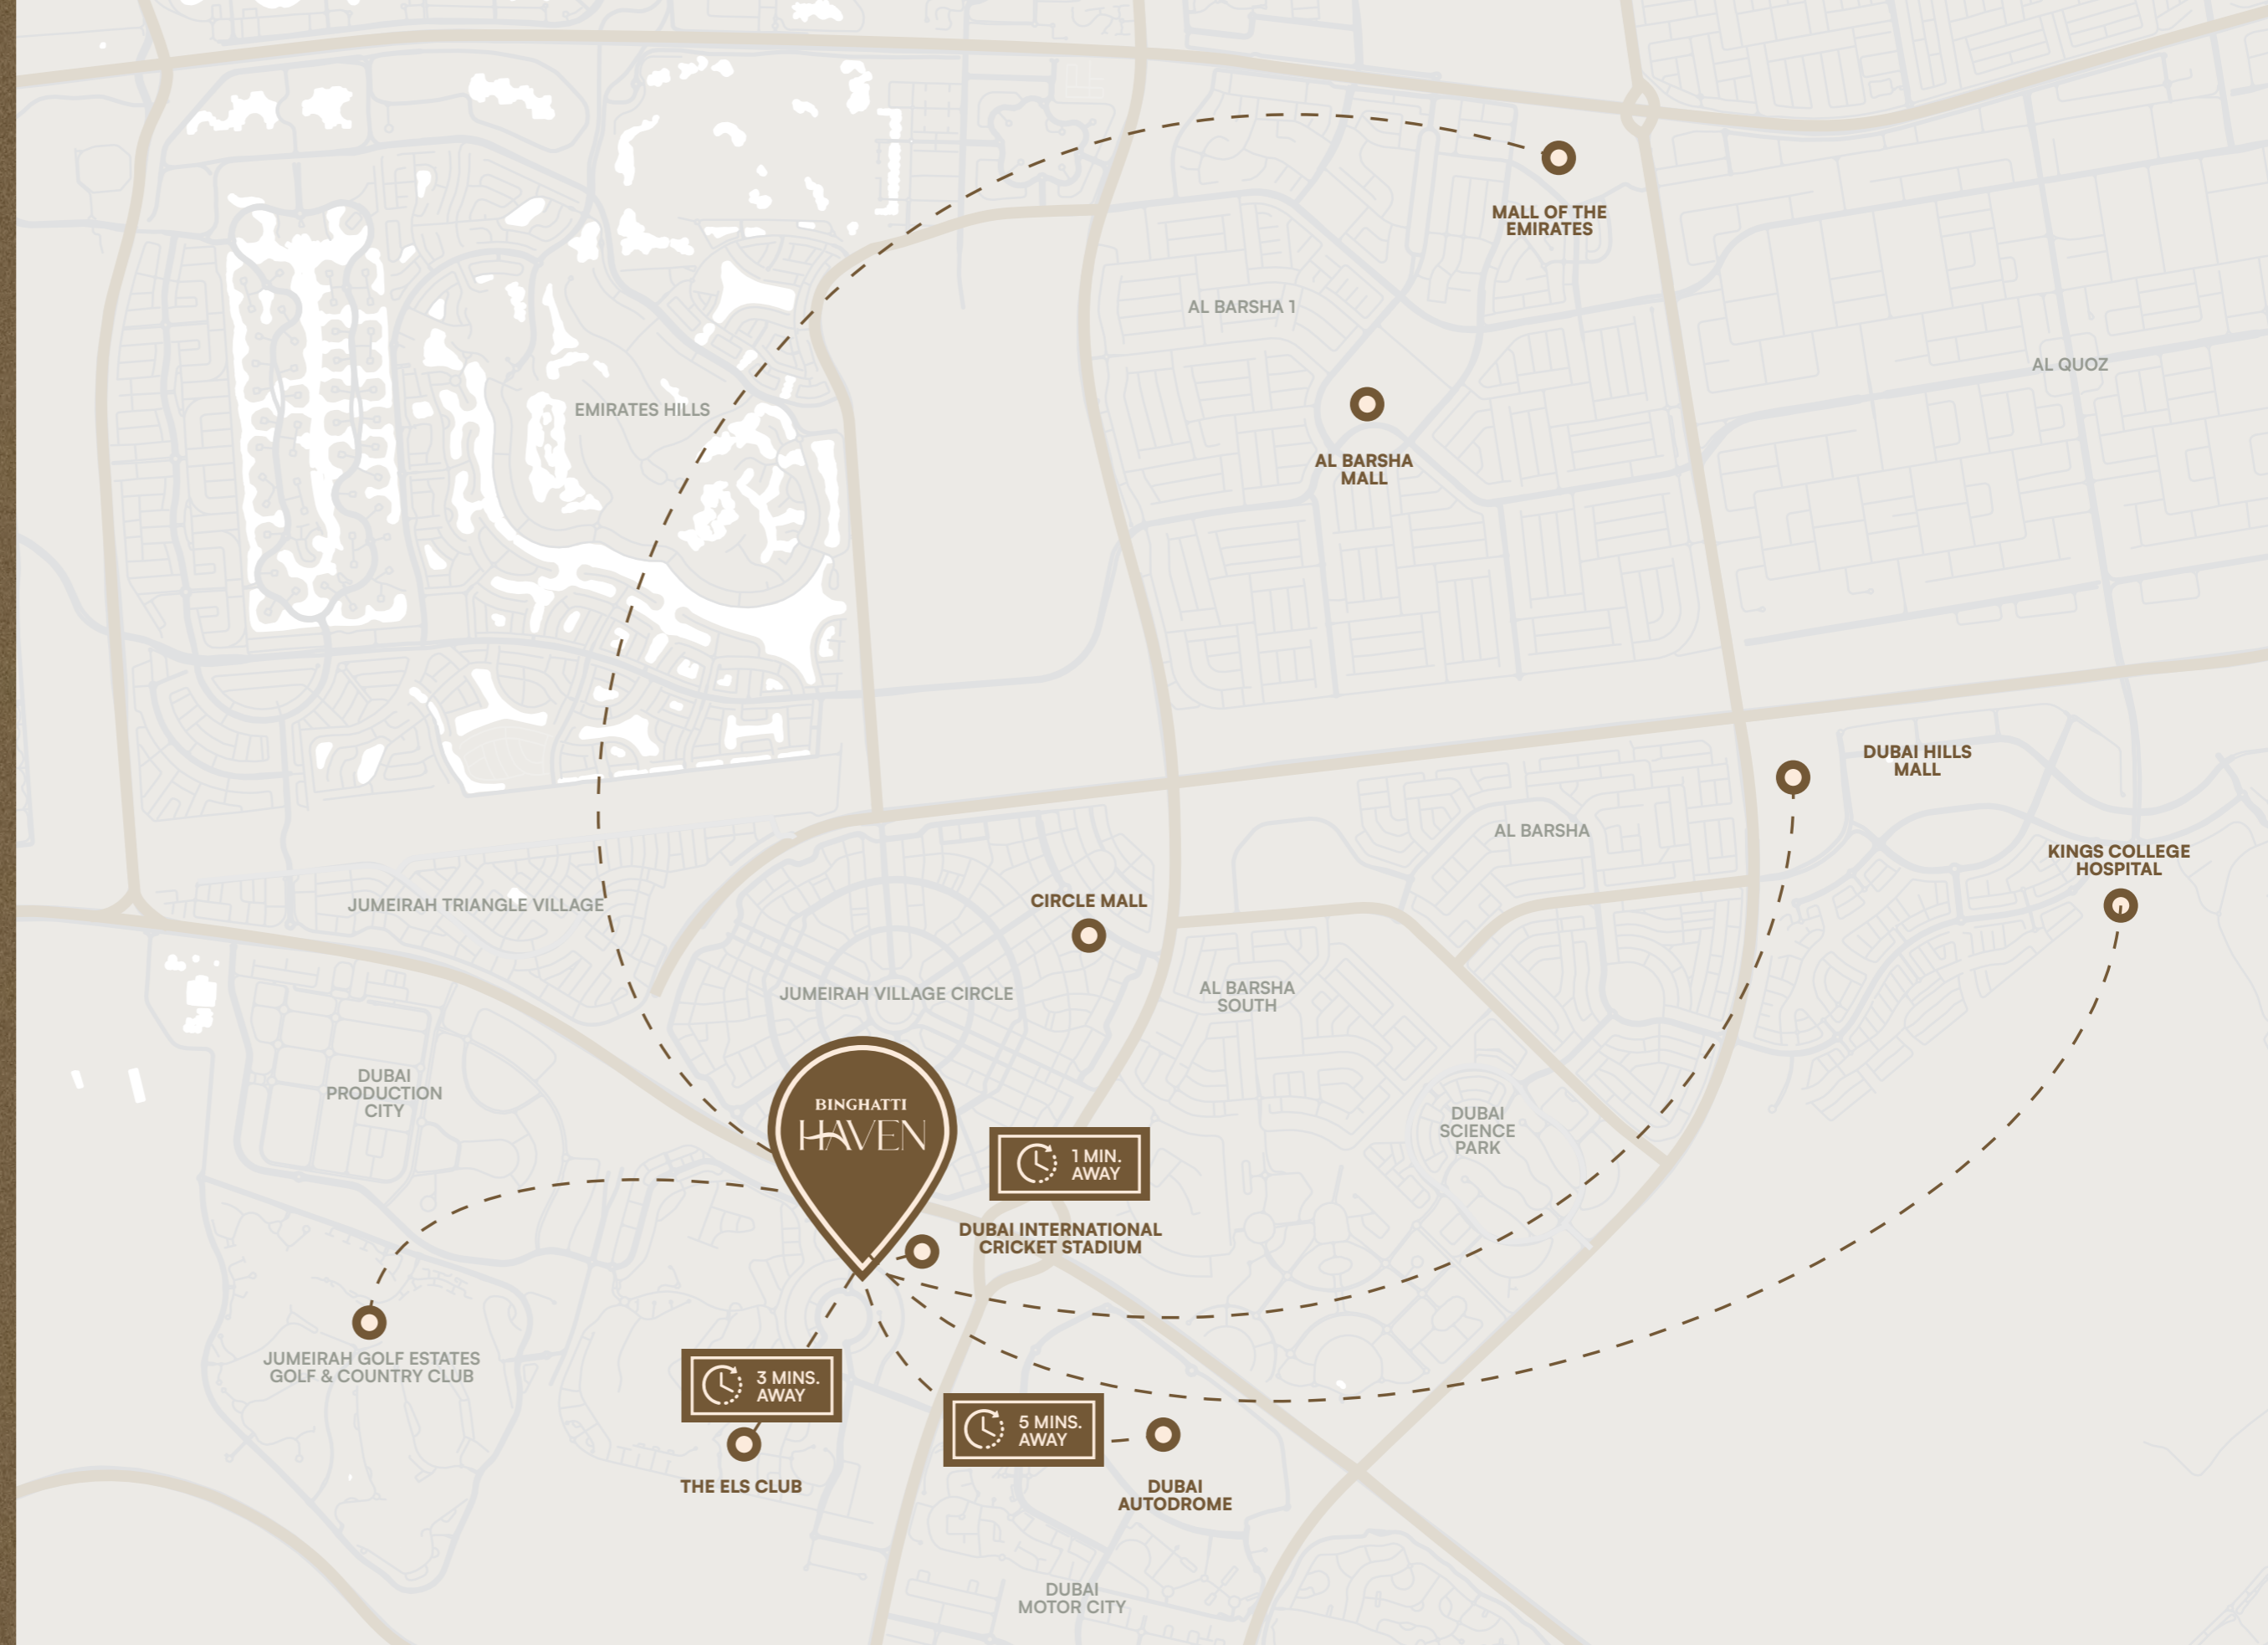

Inside the court, Here and Now

Haven enjoys a strategic location in Dubai Sports City, with easy access to major road networks and public transportation. Explore the city's vibrant charm, from the iconic Burj Khalifa to the tranquil shores of Dubai Marina, all within effortless reach.

CITY CENTER
ME'EIUSM

DUBAI
AUTODROME

DUBAI HILLS
MALL

KINGS COLLEGE
HOSPITAL

MALL OF THE
EMIRATES

THE ELS CLUB
DUBAI SPORTS CITY

DUBAI INTERNATIONAL
CRICKET STADIUM

بن غاطبي
BINGHATTI